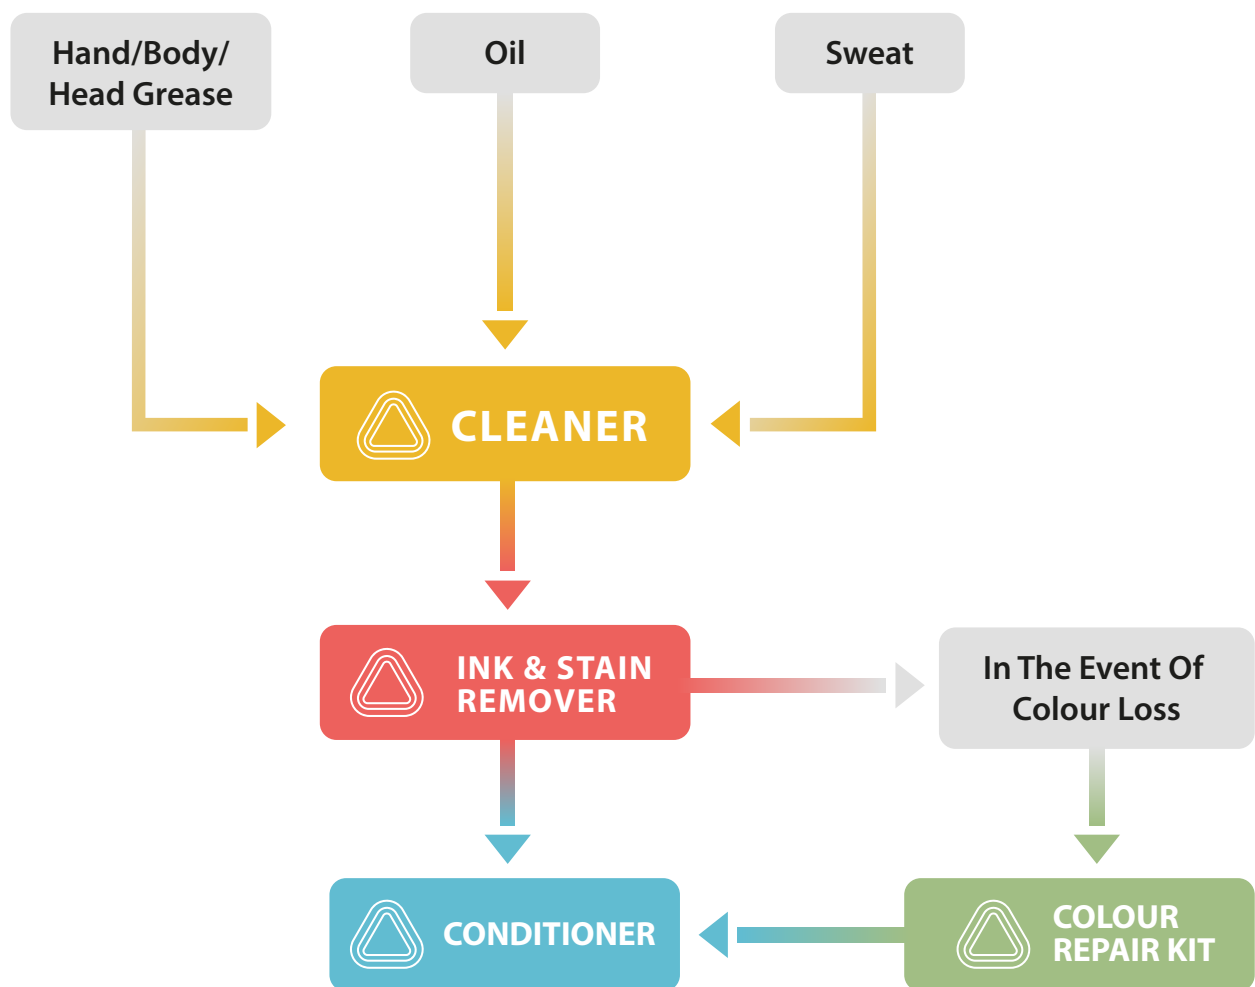

Our Stain Removal Charts.

Please follow the instructions shown on our products when using a Leather Repair Company product. If at any time you feel as though you may need further assistance please use the Contact Us form found on our website (leatherrepaircompany.com) alternatively email a member of our team at help@leatherrepaircompany.com