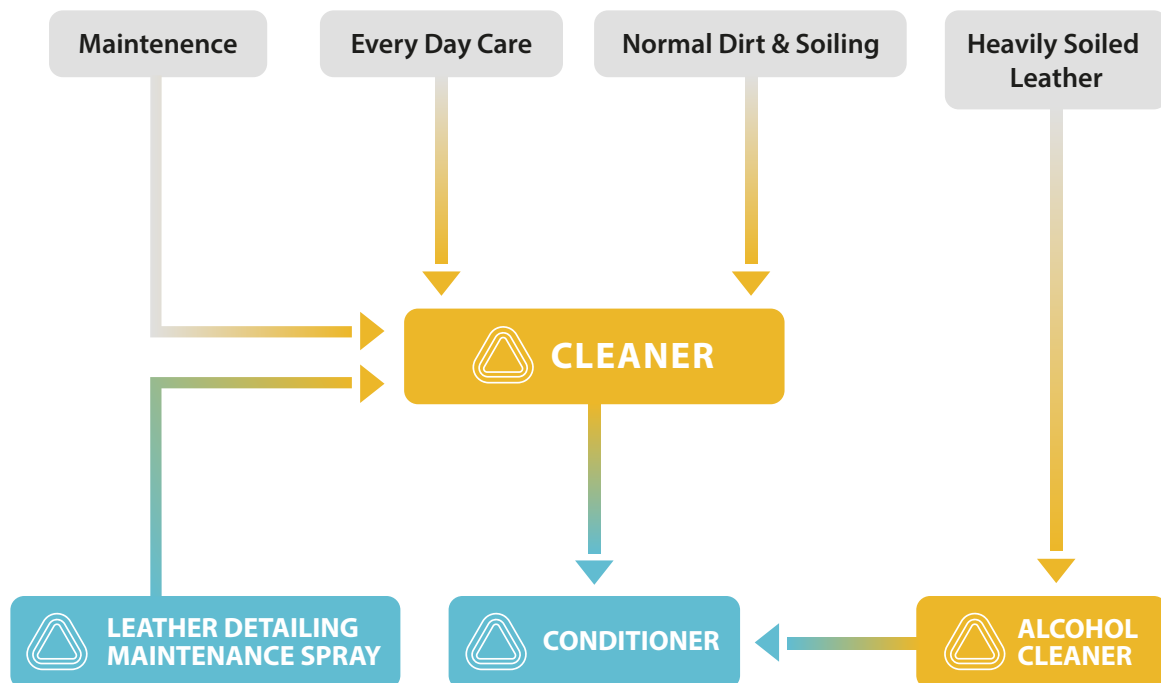

Our Stain Removal Charts.

Please follow the instructions shown on our products when using a Leather Repair Company product. If at any time you feel as though you may need further assistance please use the Contact Us form found on our website (leatherrepaircompany.com) alternatively email a member of our team at help@leatherrepaircompany.com