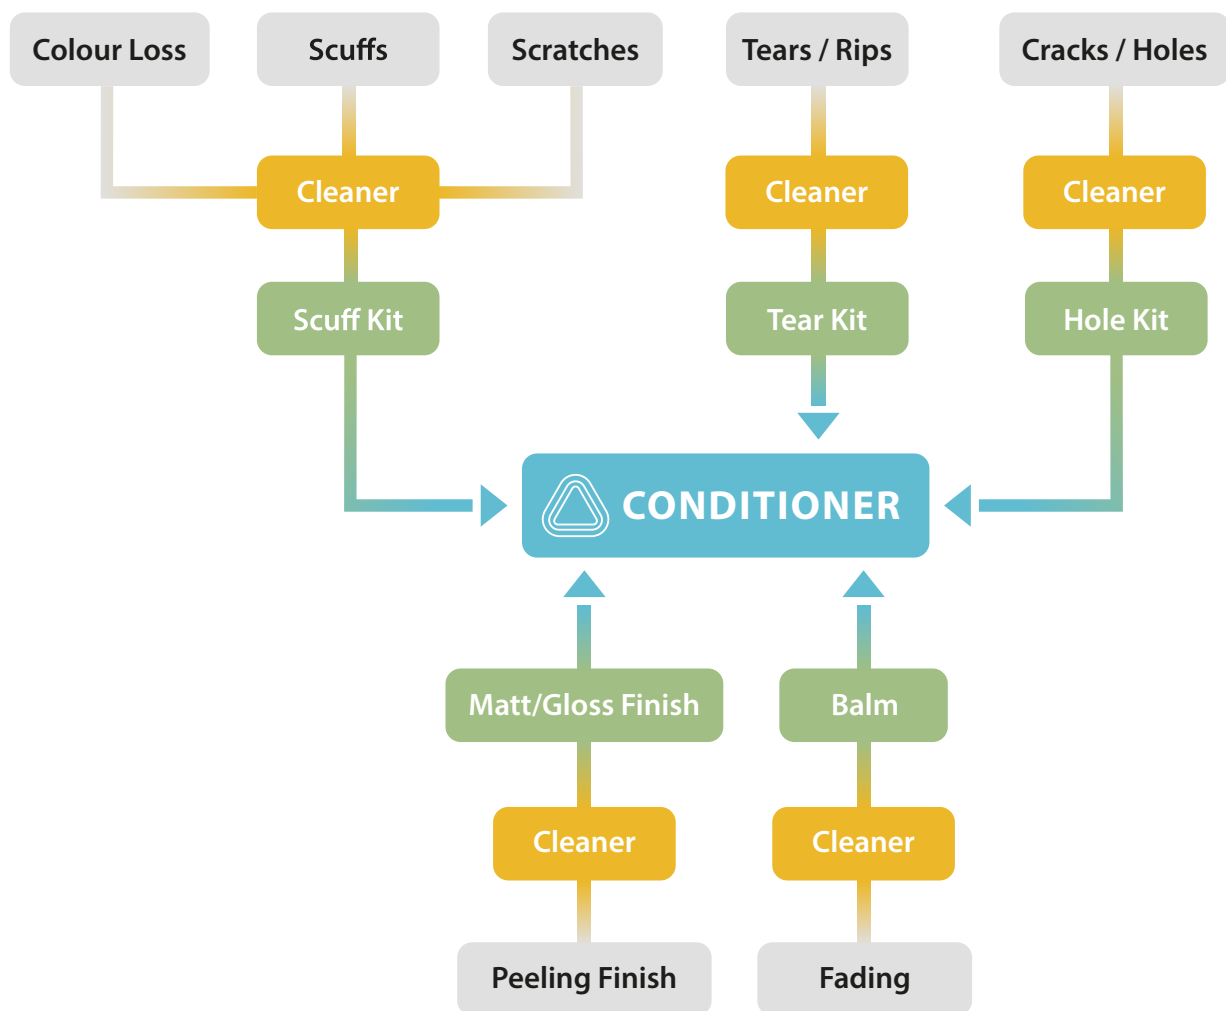

Leather Repair
Company

Stain Removal.

Our Stain Removal Charts.

Using our handy Stain Removal Charts you will learn how to better tackle the problems you may have with your leather, from colour loss to heavily soiled leather. If at any time you feel that you may need further assistance please use the Contact Us page on our website leatherrepaircompany.com and a member of our team will happily assist you.