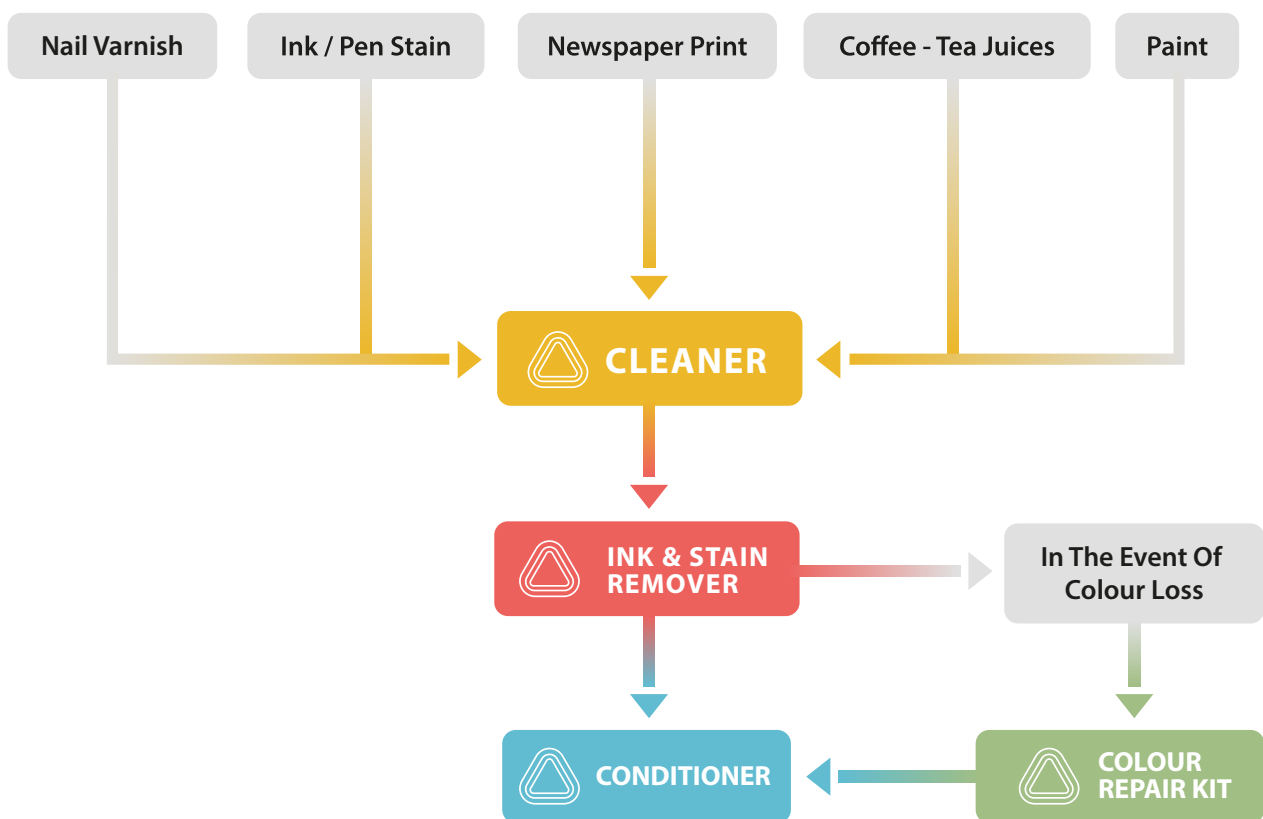

Our Stain Removal Charts.

Please follow the instructions shown on our products when using a Leather Repair Company product. If at any time you feel as though you may need further assistance please use the Contact Us form found on our website (leatherrepaircompany.com) alternatively email a member of our team at help@leatherrepaircompany.com